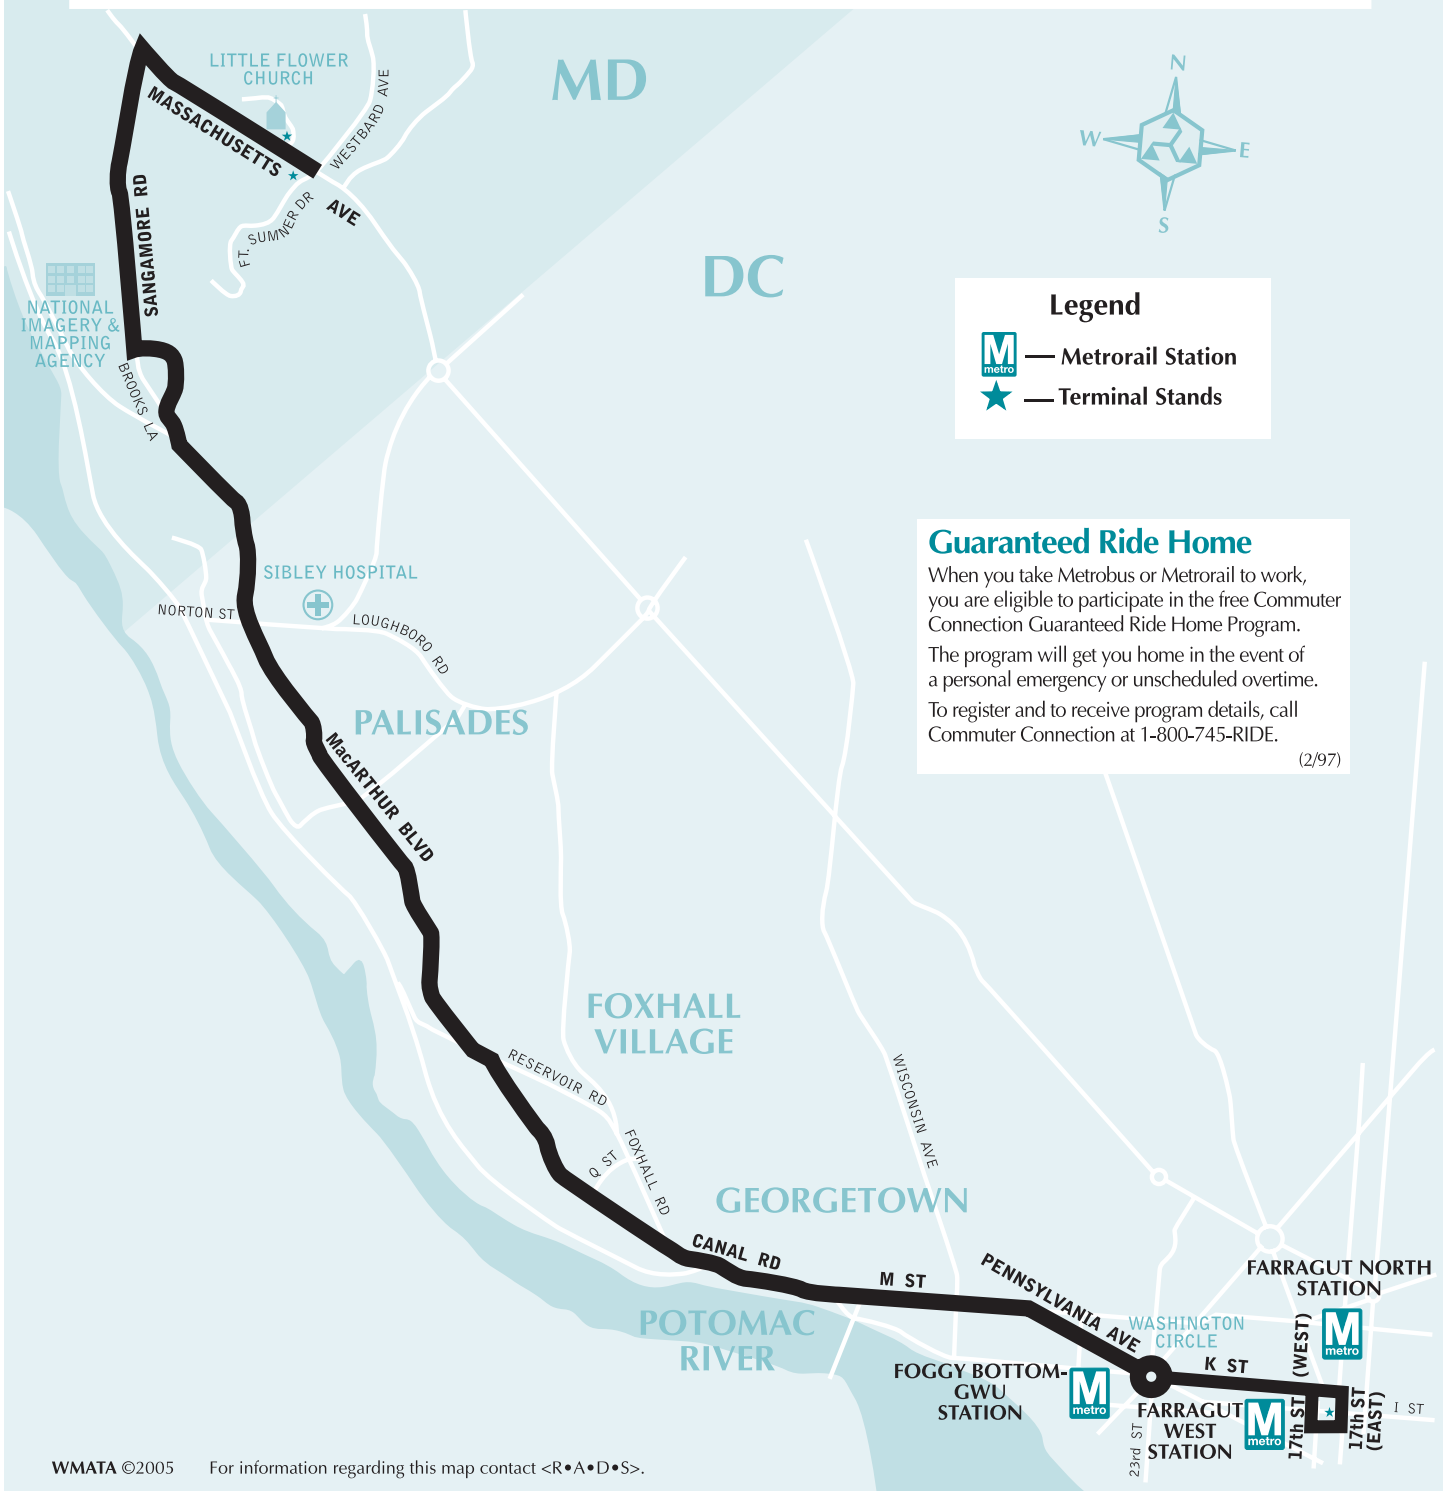

Serves these locations-

Brinda servicio a estas ubicaciones

Sangamore Rd.
MacArthur Blvd.
Georgetown
Farragut North station
Farragut West station

Schedule 6-24-07

Washington Metropolitan Area Transit Authority

A District of Columbia,
Maryland and Virginia
Transit Partnership

INFORMATION ANYTIME 202-637-7000 TTY 202-638-3780 ⌘

M opens
metro doors
MetroOpensDoors.com

MacArthur Blvd.-Georgetown Line

Route D5

For route and schedule information

Call 202-637-7000

www.metroopensdoors.com

D5

MacArthur Blvd.- Georgetown Line

Weekday Eastbound — Entre semana con dirección al este

Route Number	Massachusetts Ave. & Little Flower Church (Md.)	MacArthur Blvd. & Norton St. NW (Loughboro Rd.)	MacArthur Blvd. & Q St. NW (Foxhall Village)	M St. & Wisconsin Ave. NW (Georgetown)	K & 17th Sts. NW (Farragut N & W)	17th St. (E) & I St. NW (FARRAGUT SQ.)
AM Service — Servicio matutino						
D5	6:52	7:01	7:10	7:16	7:24	7:25
D5	7:10	7:19	7:30	7:38	7:47	7:49
D5	7:25	7:34	7:45	7:53	8:02	8:04
D5	7:40	7:49	8:00	8:08	8:17	8:19
D5	7:55	8:05	8:16	8:28	8:38	8:40
D5	8:10	8:20	8:31	8:43	8:53	8:55
D5	8:40	8:49	8:58	9:10	9:18	9:20

Weekday Westbound — Entre semana con dirección al oeste

Route Number	17th St. (E) & I St. NW (Farragut Sq.)	K St. & Connecticut Ave. NW (Farragut N & W)	M St. & Wisconsin Ave. NW (Georgetown)	MacArthur Blvd. & Q St. NW (Foxhall Village)	MacArthur Blvd. & Loughboro Rd. NW	Massachusetts Ave. & Ft. Sumner Dr. (Md.) (SANGARD.)
PM Service — Servicio vespertino						
D5	4:24	4:26	4:37	4:44	4:53	5:01
D5	4:50	4:52	5:03	5:10	5:19	5:27
D5	5:10	5:12	5:27	5:35	5:45	5:53
D5	5:35	5:37	5:52	6:00	6:10	6:18
D5	6:01	6:03	6:16	6:25	6:35	6:44
D5	6:31	6:33	6:46	6:55	7:05	7:14