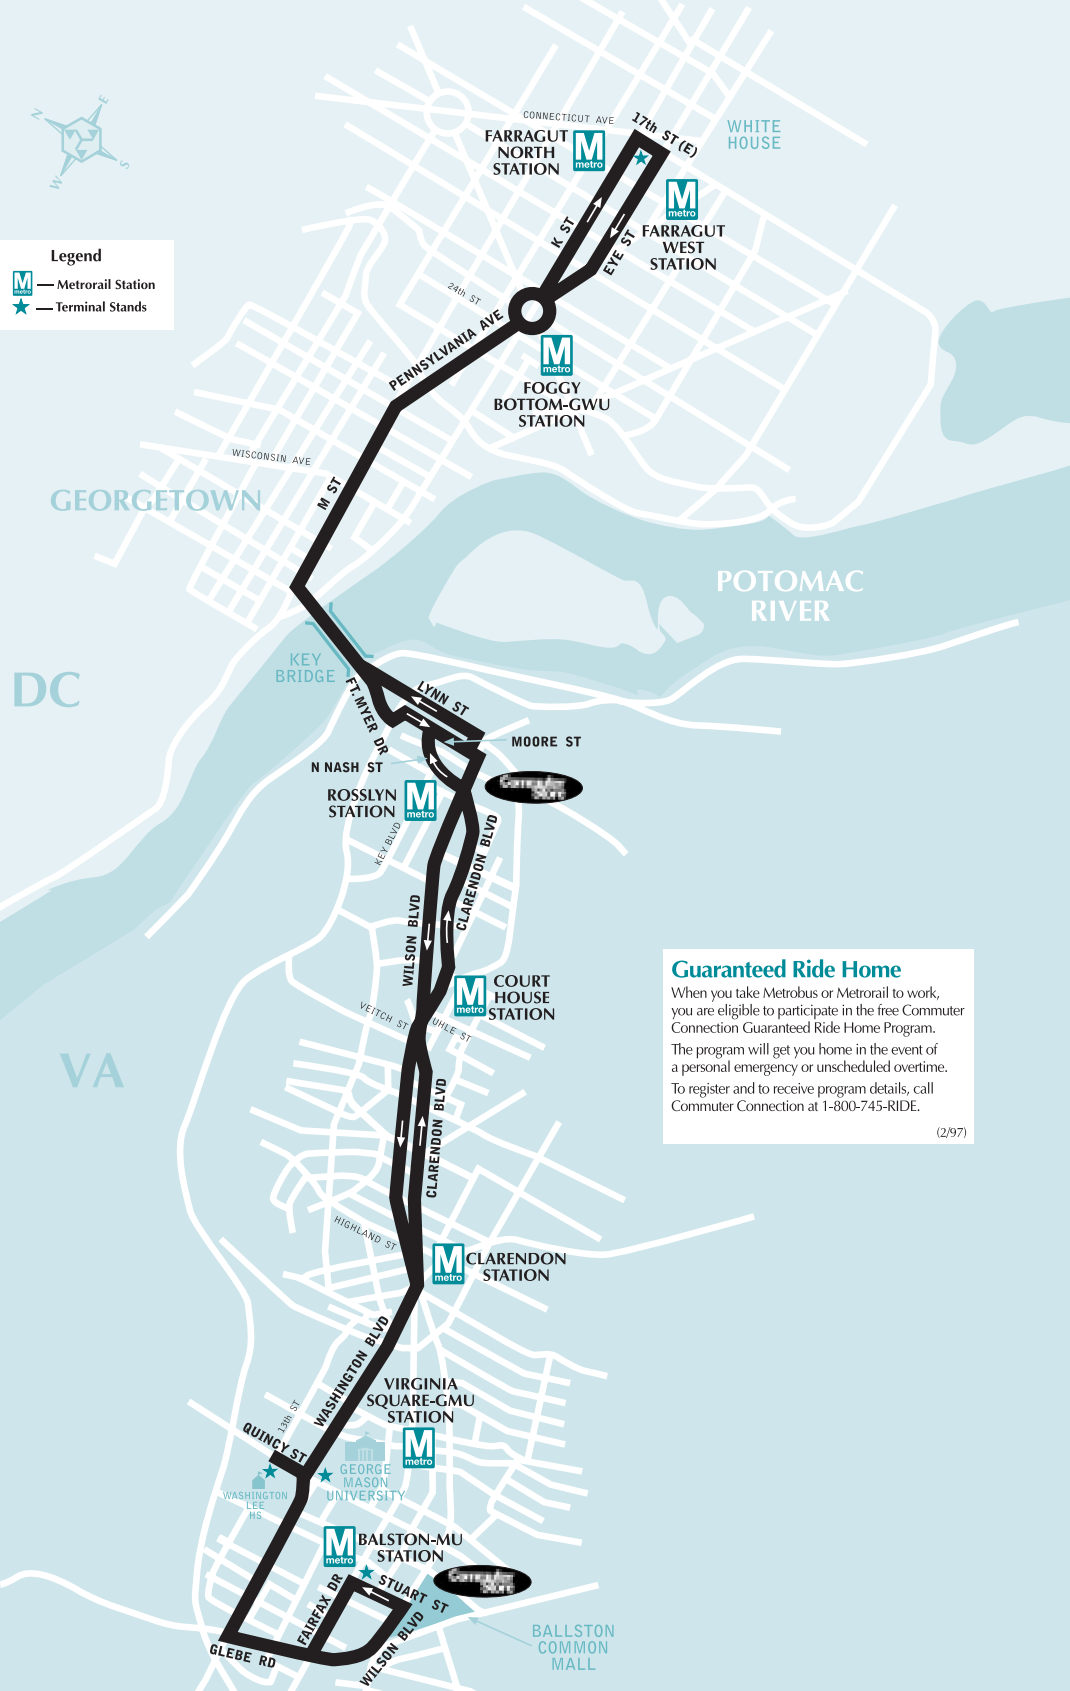

Ballston-Farragut Square Line
Route 38B

For route and schedule information
Call 202-637-7000
www.metroopensdoors.com

Legend

- Metrorail Station
- Terminal Stands

Guaranteed Ride Home

When you take Metrobus or Metrorail to work, you are eligible to participate in the free Commuter Connection Guaranteed Ride Home Program. The program will get you home in the event of a personal emergency or unscheduled overtime. To register and to receive program details, call Commuter Connection at 1-800-745-RIDE.

(2/97)