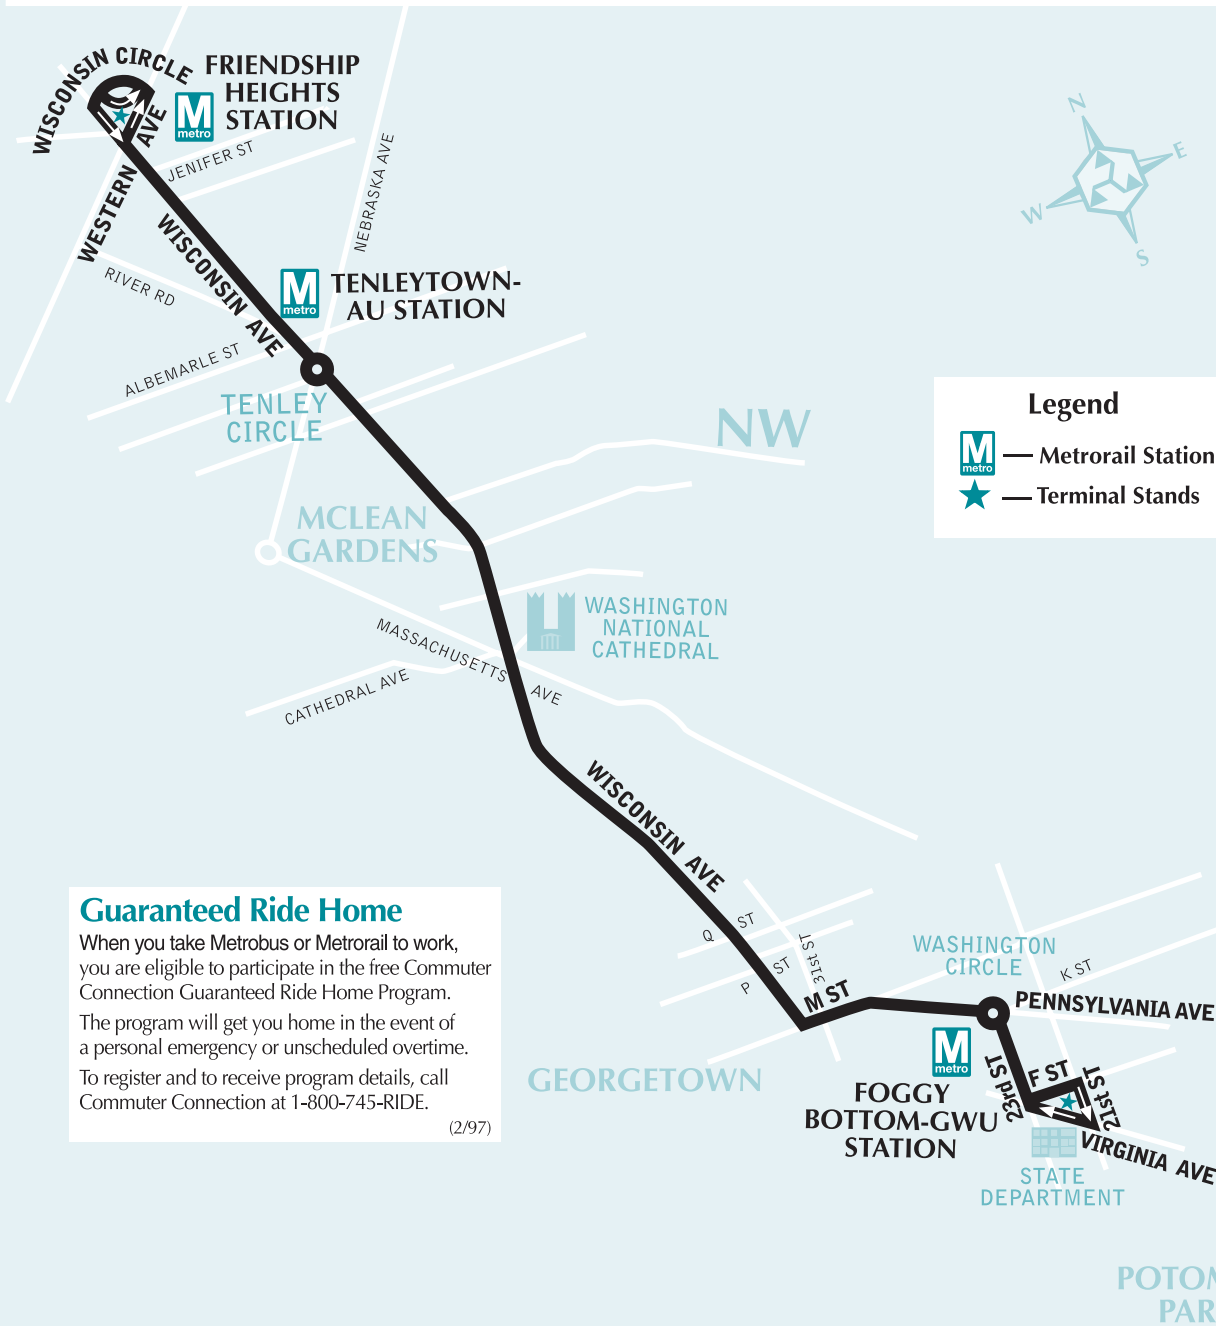

Wisconsin Avenue Line

Route 31

For route and schedule information

Call 202-637-7000

www.metroopensdoors.com

Guaranteed Ride Home
When you take Metrobus or Metrorail to work, you are eligible to participate in the free Commuter Connection Guaranteed Ride Home Program. The program will get you home in the event of a personal emergency or unscheduled overtime. To register and to receive program details, call Commuter Connection at 1-800-745-RIDE. (2/97)

WMATA ©2008 For information regarding this map contact <R•A•D•S>.